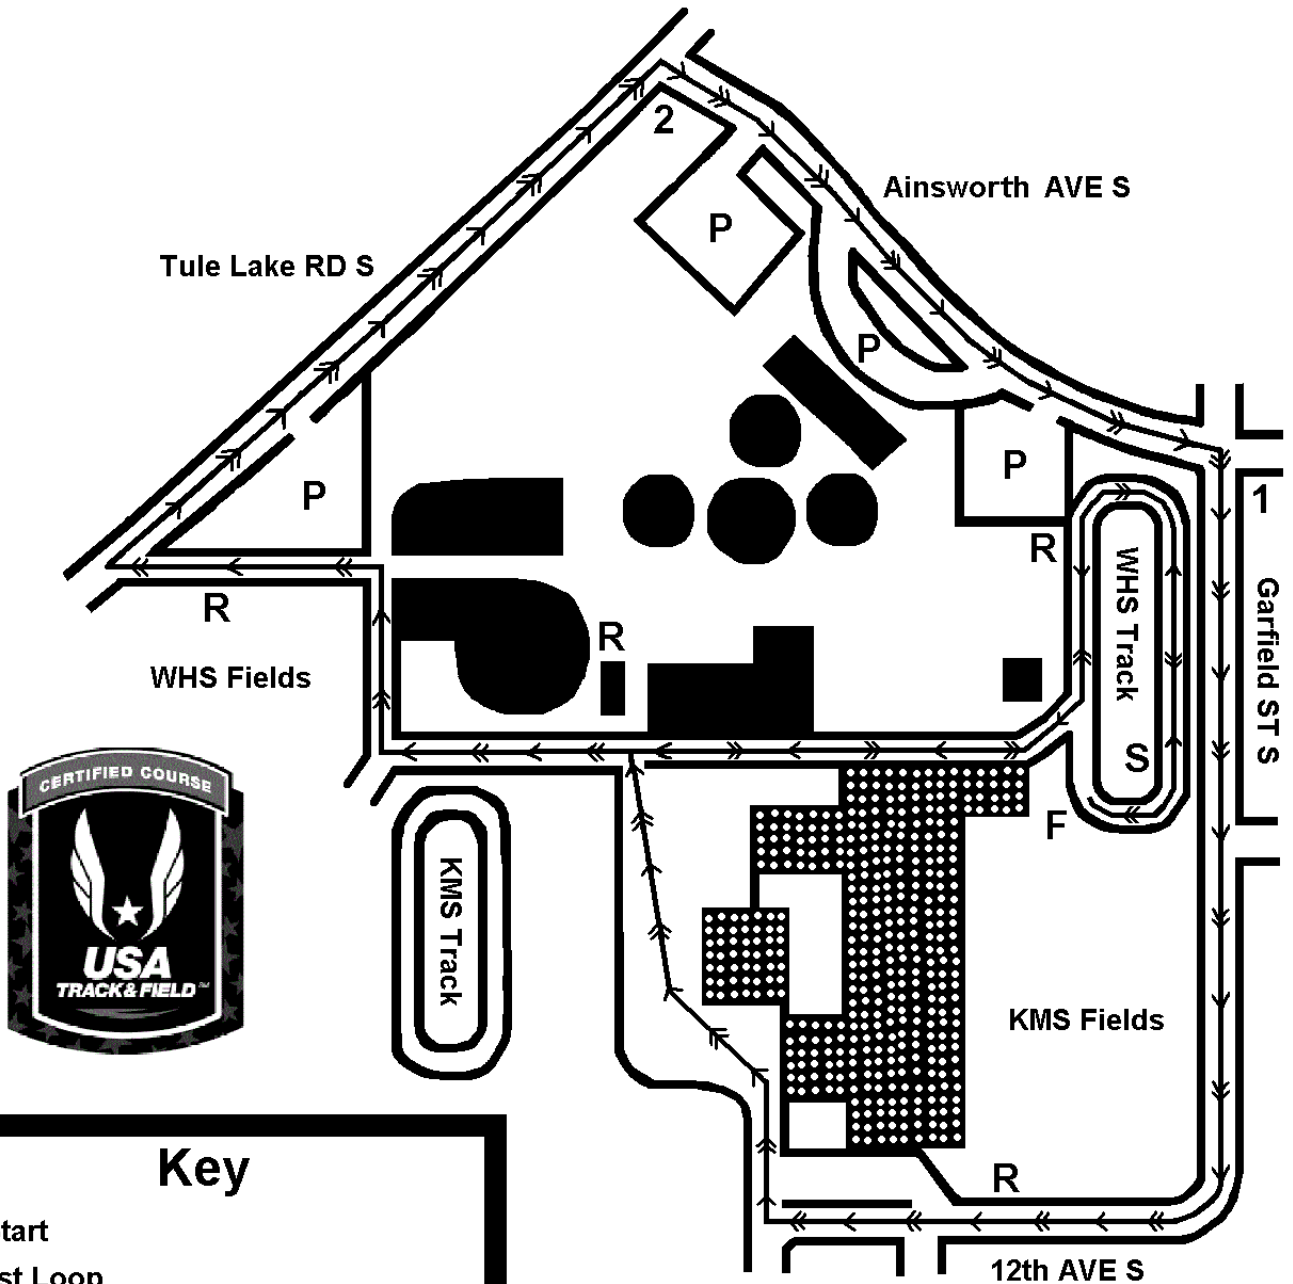

# Parkland Pace or Race Course Map

## Key

- S** Start
- ➔** 1st Loop
- 1** 1 Mile
- ➞** 2nd Loop
- 2** 2 Mile
- F** Finish
- Washington High School Buildings
- ▨** Keithley Middle School Buildings
- P** Parking
- R** Restrooms