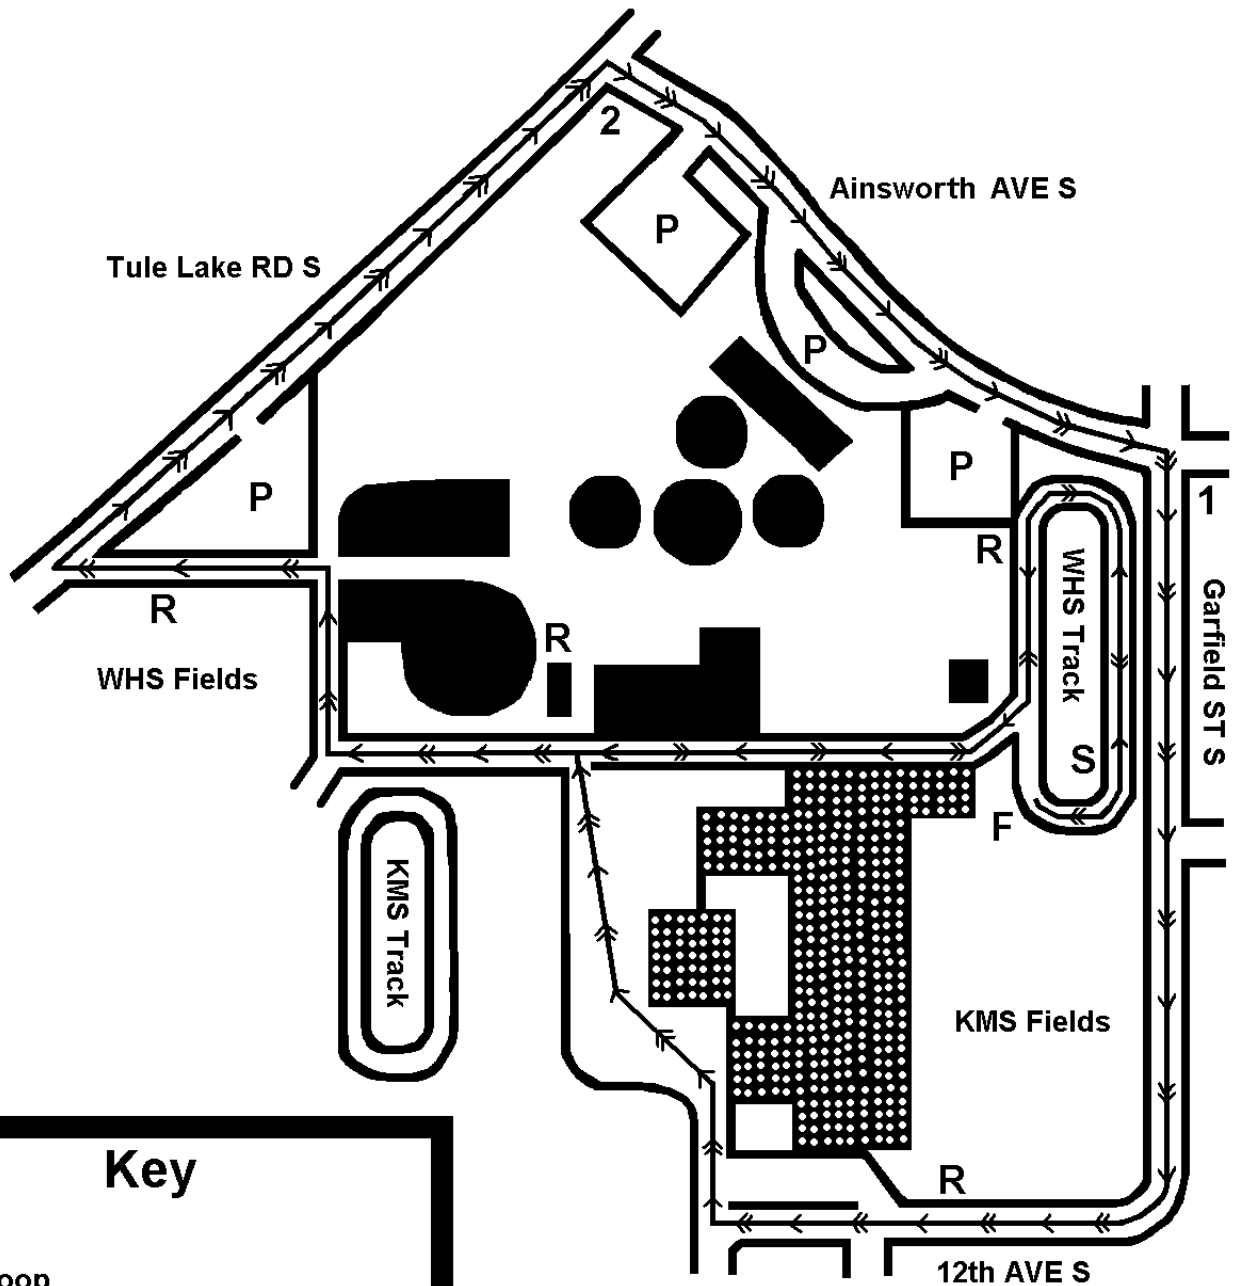

# Parkland Pace or Race Course Map

## Key

- S** Start
- 1st Loop
- 1** 1 Mile
- ⇒ 2nd Loop
- 2** 2 Mile
- F** Finish
- Washington High School Buildings
- ▨ Keithley Middle School Buildings
- P** Parking
- R** Restrooms